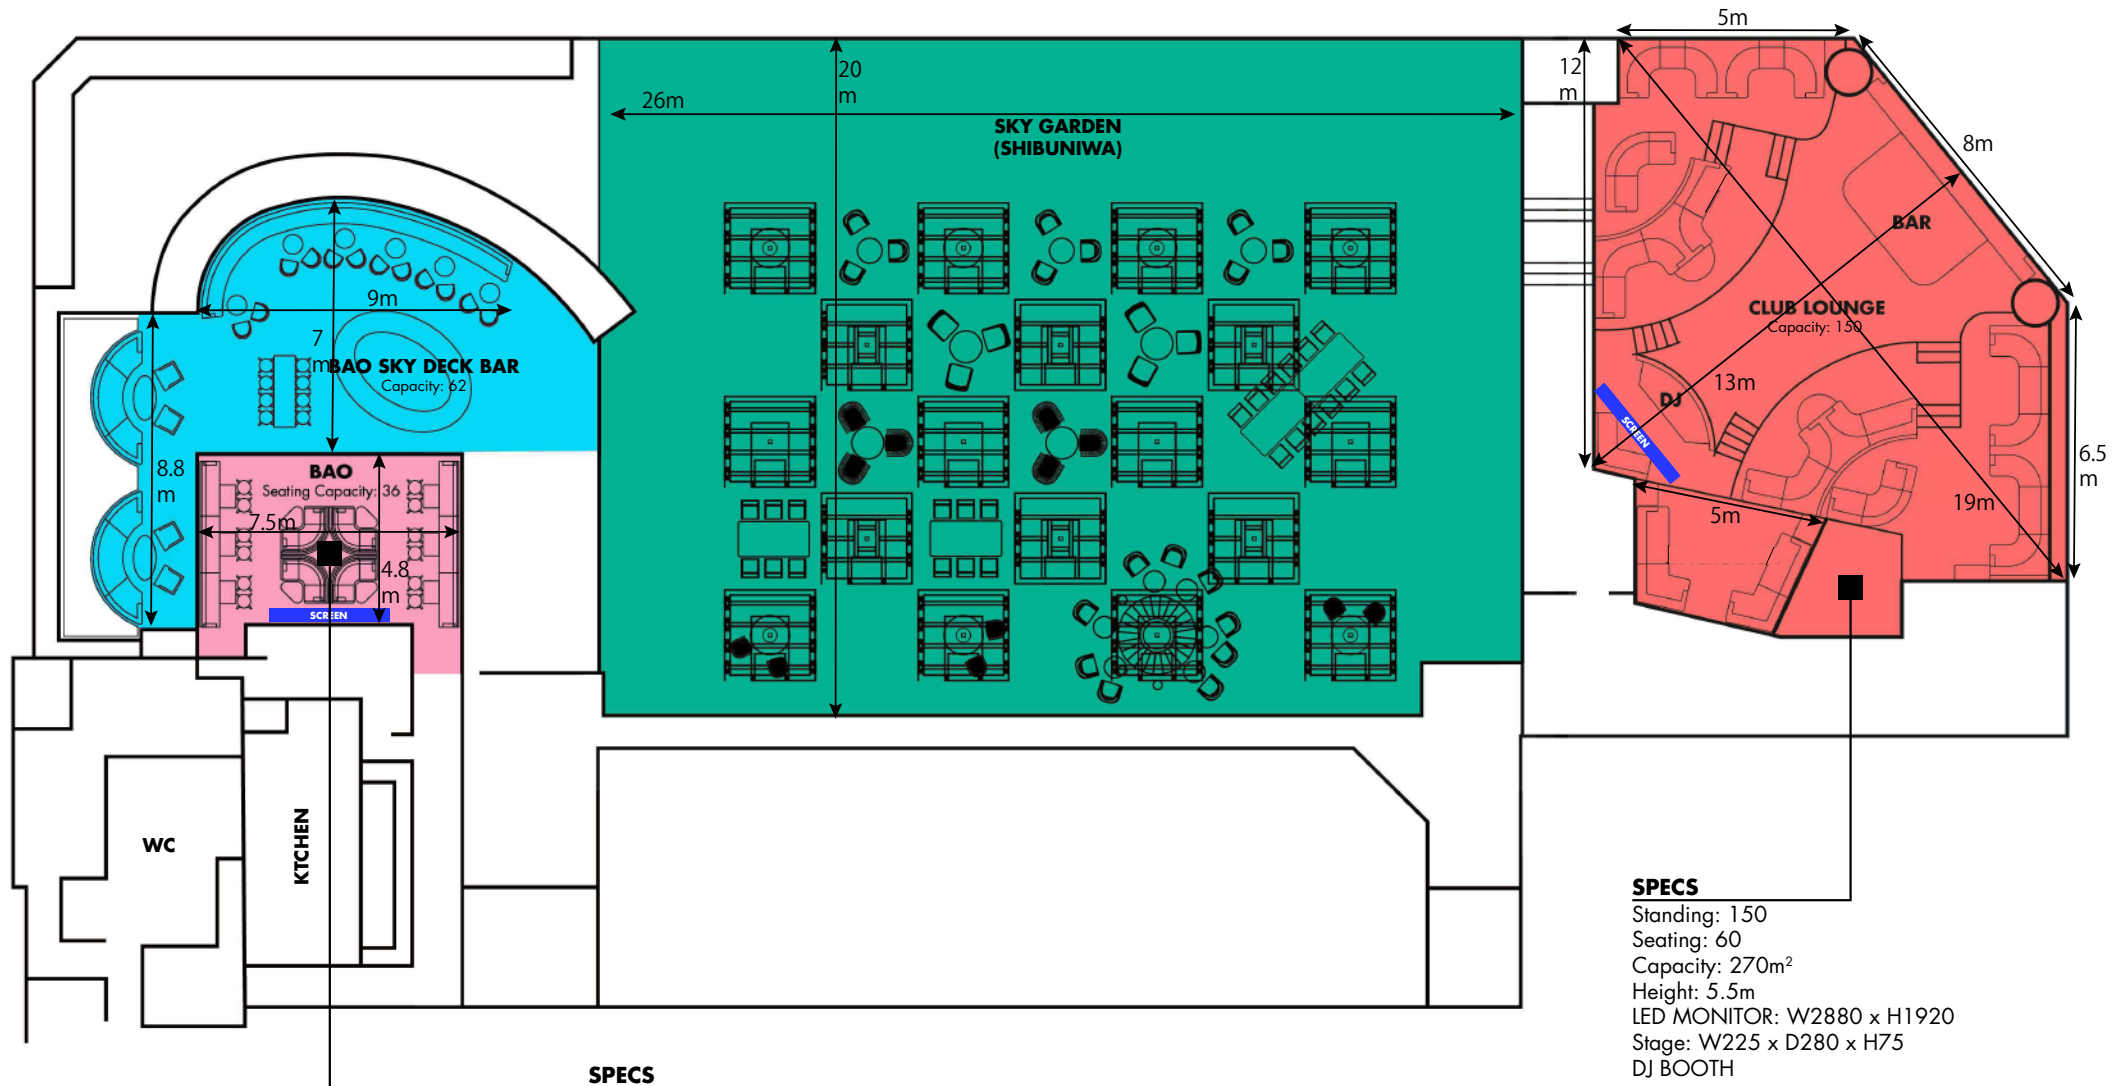

17F

BAO · SHIBUNIWA · CLUB LOUNGE

SPECS
 Standing: 100
 Seating: 70
 BAO: 36m²
 BAO SKY DECK BAR: 75m²
 Height: 3.5m
 SCREEN: 120"
 DJ BOOTH

SPECS
 Standing: 150
 Seating: 60
 Capacity: 270m²
 Height: 5.5m
 LED MONITOR: W2880 x H1920
 Stage: W225 x D280 x H75
 DJ BOOTH

18F

RESTAURANT & SKY BAR

SPECS

Standing: 150
 Seating: 64
 RESTAURANT: 130m²
 SKY BAR: 120m²
 Height: 3.5m
 Screen: 120"

SPECS

Standing: 250
 Seating: 60
 Capacity: 440m²
 Height: 5.5m
 LED MONITOR: W450 x H250
 Stage: W600 x D300 x H40
 DJ BOOTH