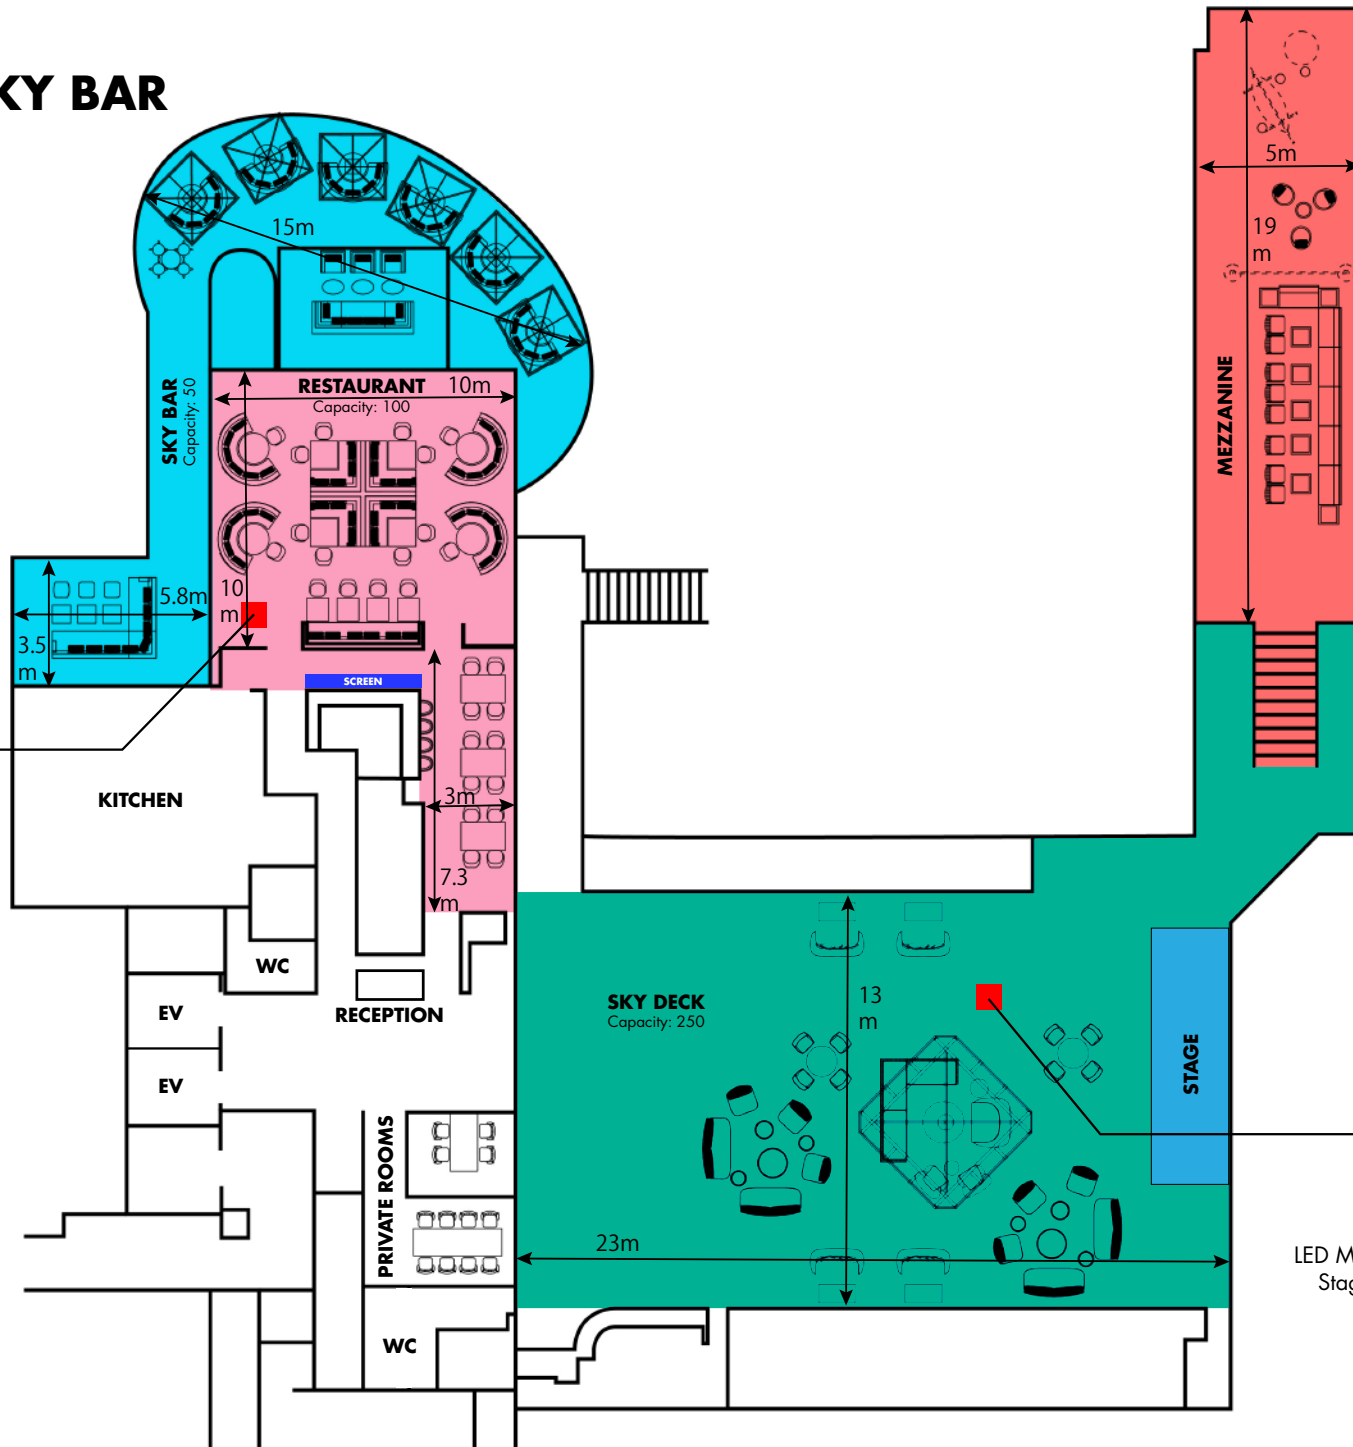

17F

BAO · SHIBUNIWA · CLUB LOUNGE

SPECS
 Standing: 100
 Seating: 70
 BAO: 36m²
 BAO SKY DECK BAR: 75m²
 Height: 3.5m
 SCREEN: 120"
 DJ BOOTH

SPECS
 Standing: 150
 Seating: 60
 Capacity: 270m²
 Height: 5.5m
 LED MONITOR: W2880 x H1920
 Stage: W225 x D280 x H75
 DJ BOOTH

18F

RESTAURANT & SKY BAR

SPECS

Standing: 150
 Seating: 64
 RESTAURANT: 130m²
 SKY BAR: 120m²
 Height: 3.5m
 Screen: 120"

SPECS

Standing: 250
 Seating: 60
 Capacity: 440m²
 Height: 5.5m
 LED MONITOR: W450 x H250
 Stage: W600 x D300 x H40
 DJ BOOTH